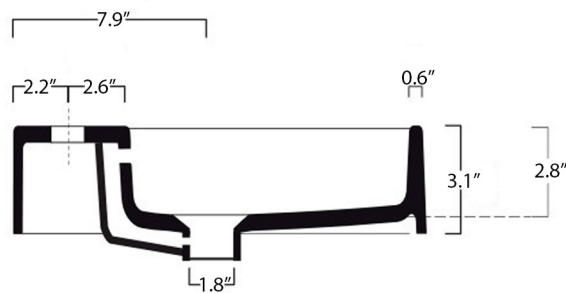

<p>Collection Plain</p>	<p>Model Plain 45A</p>	<p>Dimensions Metric <i>1 inch = 2.54 cm</i> <i>1 inch = 25.4 mm</i></p>	 <p>1051 Lea Drive - Collegeville, PA 19426 Tel. 215 513 9400 - Fax 610 831 0215 www.ws bathcollections.com - info@ws bathcollectins.com</p>
------------------------------------	-------------------------------------	--	---

collection

Plain 45 A

cod.PLL02

wash basin

Dimensioni / dimensions

L 440- P 450 H 80

Troppo pieno / over flow : No / No CL

Peso netto / net weight :23 LBS

Appoggio / sit-on

Collection
Plain

Model |
Plain 45A

Dimensions Metric

1 inch = 2.54 cm
1 inch = 25.4 mm

WS[®]
BATH
COLLECTIONS

1051 Lea Drive - Collegeville, PA 19426
Tel. 215 513 9400 - Fax 610 831 0215

www.ws bathcollections.com - info@ws bathcollections.com

MOUNTING HARDWARE

Wall-mount installation

Vessel/ countertop installation

Bolts

Silicone (*optional*)

Collection
Plain

Model |
Plain 45A

Dimensions Metric
1 inch = 2.54 cm
1 inch = 25.4 mm