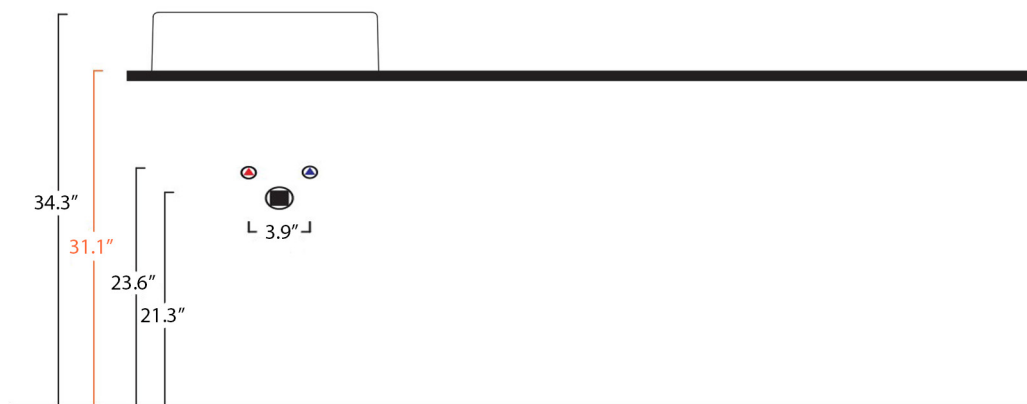

collection

Plain 45 A

cod.PLL02

wash basin

Dimensioni / dimensions

L 440- P 450 H 80

Troppo pieno / over flow : No / No CL

Peso netto / net weight :23 LBS

Appoggio / sit-on

Collection
Plain

Model |
Plain 45A

Dimensions Metric

1 inch = 2.54 cm
1 inch = 25.4 mm

WS[®]
BATH
COLLECTIONS

1051 Lea Drive - Collegeville, PA 19426
Tel. 215 513 9400 - Fax 610 831 0215

www.ws bathcollections.com - info@ws bathcollections.com