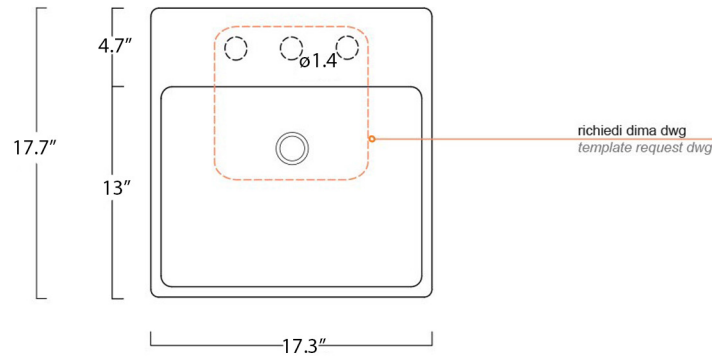

<p>Collection Plain</p>	<p>Model Plain 45A</p>	<p>Dimensions Metric <i>1 inch = 2.54 cm</i> <i>1 inch = 25.4 mm</i></p>	 <p>1051 Lea Drive - Collegeville, PA 19426 Tel. 215 513 9400 - Fax 610 831 0215 www.ws bathcollections.com - info@ws bathcollectins.com</p>
------------------------------------	-------------------------------------	--	---

collection

Plain 45 A

cod.PLL02

wash basin

Dimensioni / dimensions

L 440- P 450 H 80

Troppo pieno / over flow : No / No CL

Peso netto / net weight :23 LBS

Appoggio / sit-on

Collection
Plain

Model |
Plain 45A

Dimensions Metric

1 inch = 2.54 cm
1 inch = 25.4 mm

WS[®]
BATH
COLLECTIONS

1051 Lea Drive - Collegeville, PA 19426
Tel. 215 513 9400 - Fax 610 831 0215

www.ws bathcollections.com - info@ws bathcollections.com

MOUNTING HARDWARE

Wall-mount installation

Vessel/ countertop installation

Bolts

Silicone (*optional*)

Collection
Plain

Model |
Plain 45A

Dimensions Metric
1 inch = 2.54 cm
1 inch = 25.4 mm